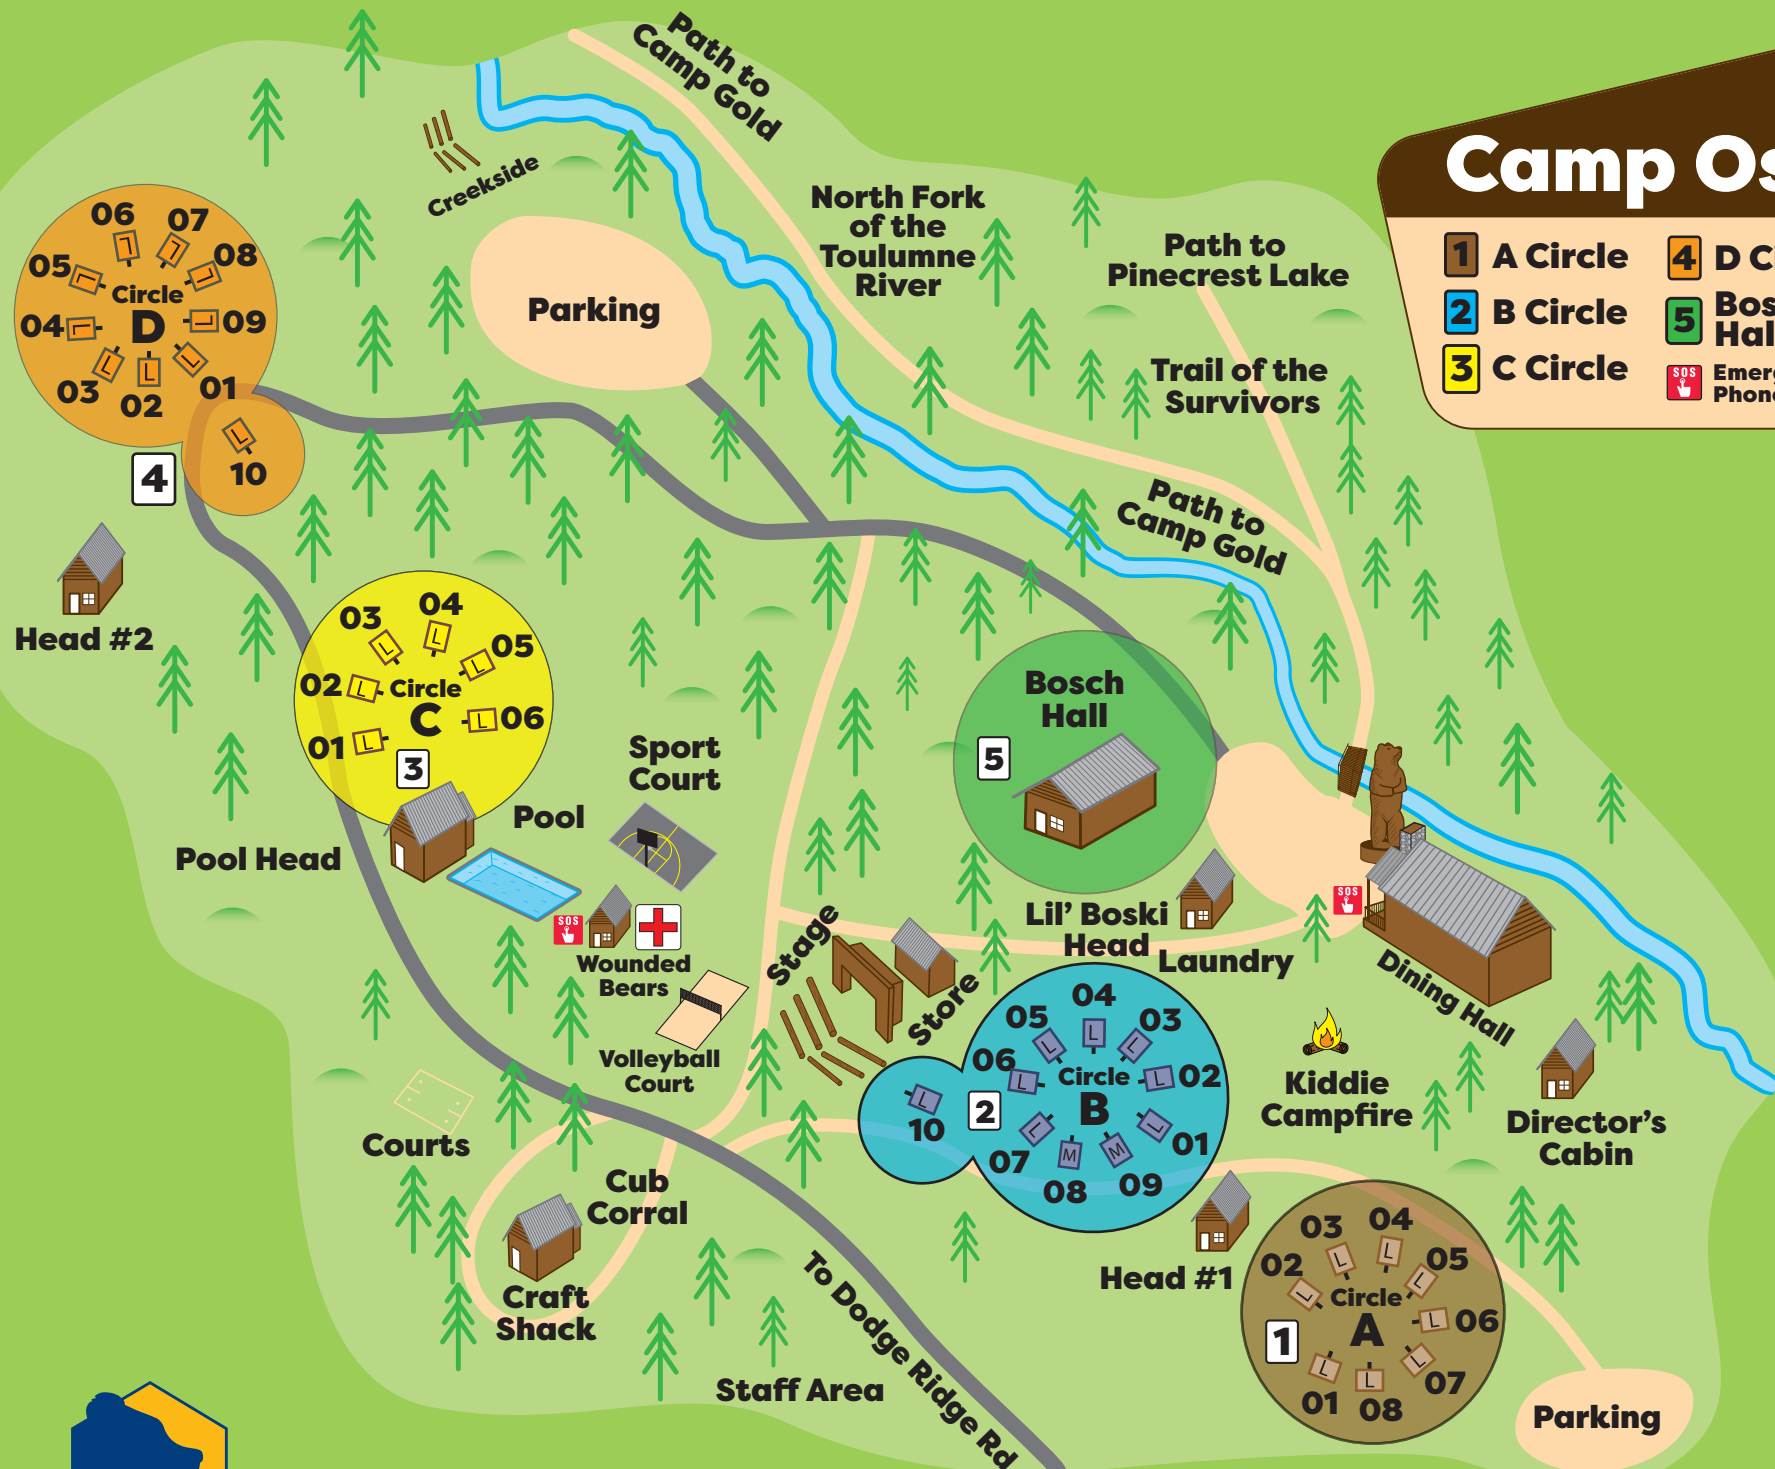

Camp Oski

- 1** A Circle **4** D Circle
- 2** B Circle **5** Bosch Hall
- 3** C Circle **SOS** Emergency Phone

Lair of the Golden Bear A program of the Cal Alumni Association since 1949