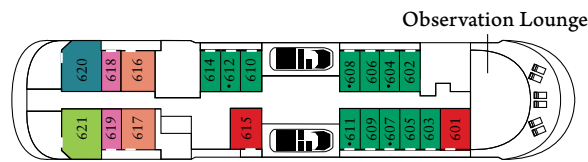

MV LE DUMONT-D'URVILLE

SHIP STATEROOM NUMBERS

- Category 8
- Category 7
- Category 6
- Category 5
- Category 4
- Category 3
- Category 2
- Category 1
- Deluxe Suite
- Privilege Suite
- Grand Deluxe
- Owner's Suite

Deck 7 Fitness Center

↕ Convert to adjoining suites

● One queen size bed only

♿ Modified accessible suites:
Feature a queen-size bed
(no twin option)

* Prestige Suites, Deck 5
capacities to be advised

Deck 6

Deck 5*

Deck 4

Deck 3

Deck 2