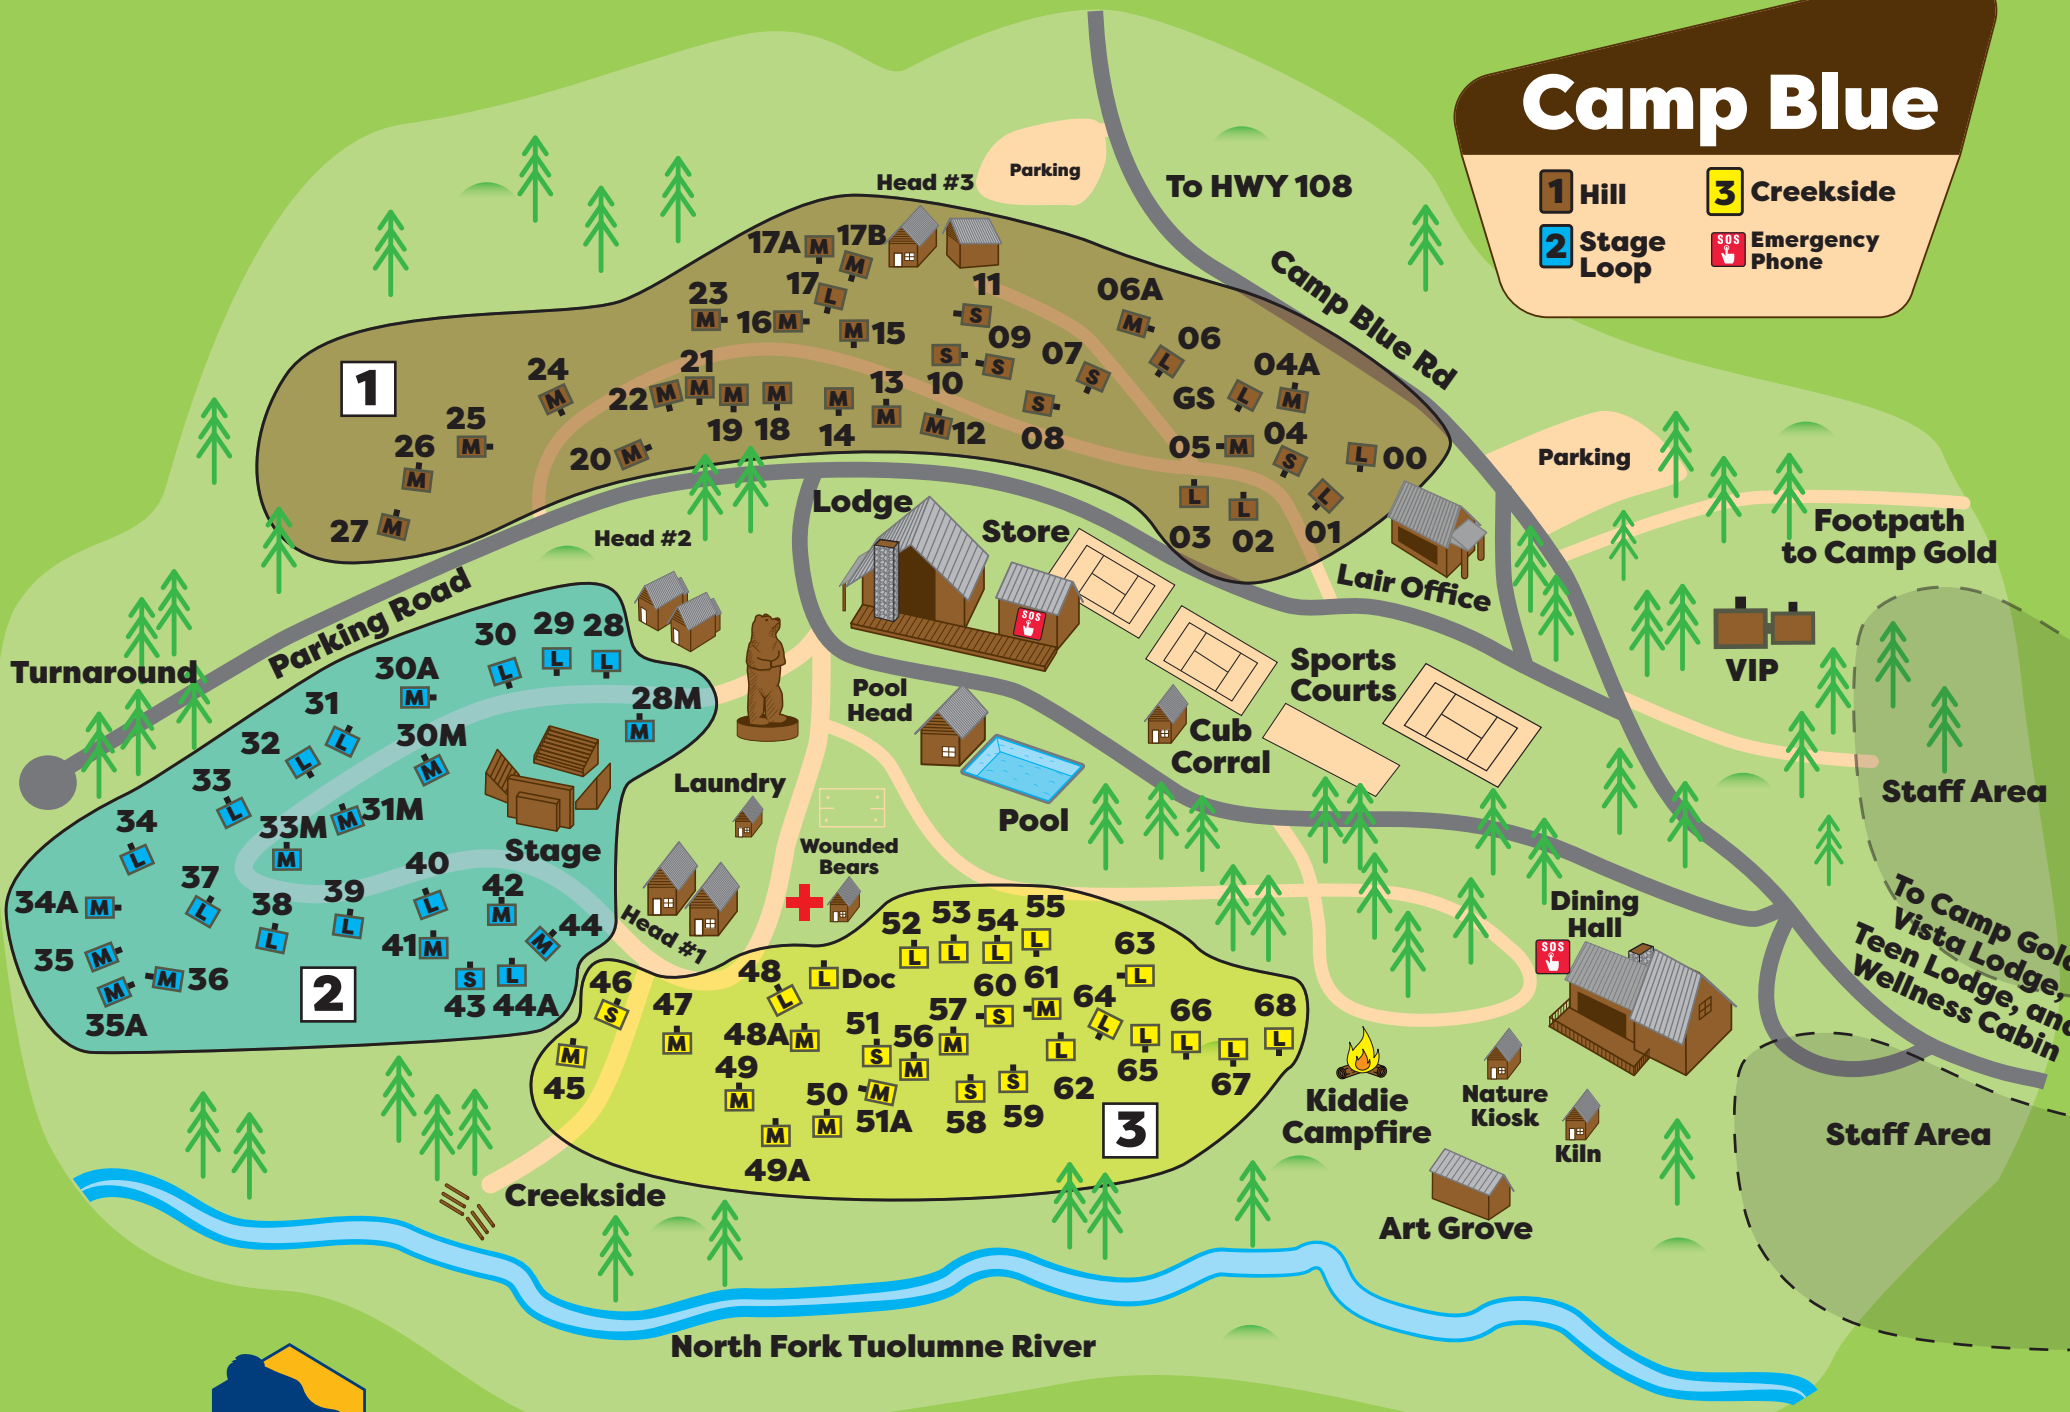

Camp Blue

- 1** Hill
- 2** Stage Loop
- 3** Creekside
-  Emergency Phone

Lair of the Golden Bear A program of the Cal Alumni Association since 1949